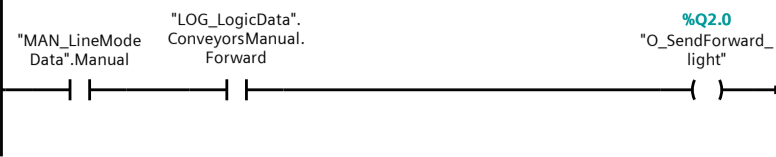

Name	Data type	Default value
Input		
Output		
InOut		
Temp		
Constant		
▼ Return		
LOG_ButtonsManualLight	Void	

Network 1: Button C1 light

Network 2: Button C2 light

Network 3: Button C3 light

Network 4: Button C4 light

Network 5: Button W light

Network 6: Button Send left light

Network 7: Button Send forward light

Network 8: Button Send right light